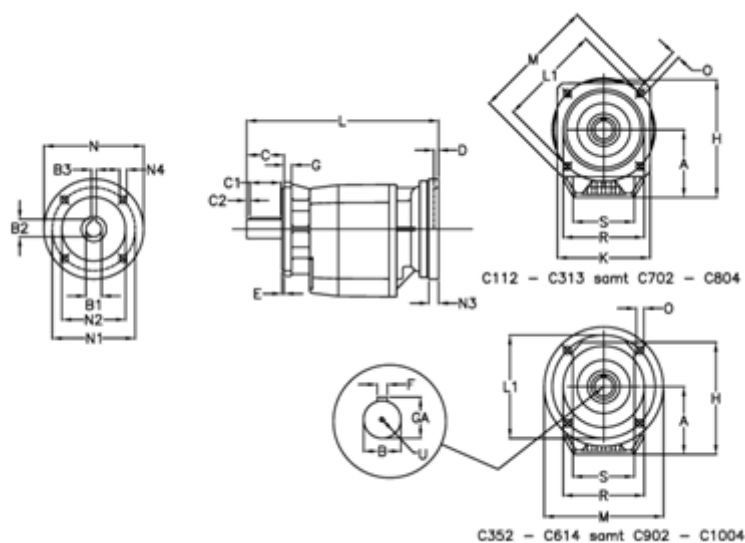

Article number: 40600828572435

Description: Helical gearbox
C804F-285,7-P90B5

Measures

A = 247.0	D = 4.0	L1 = 350	R = 320
B = 80	E = 5	M = 400	S = 300
B1 = 24	F = 22	N = 200	U = M20x42
B2 = 27.3	G = 20	N1 = 165	
B3 = 8	GA = 85.0	N2 = 130	
C = 140	H = 422.0	N3 = 0	
C1 = 110	K = 350	N4 = M10x12	
C2 = 15	L = 596.0	O = 18.0	